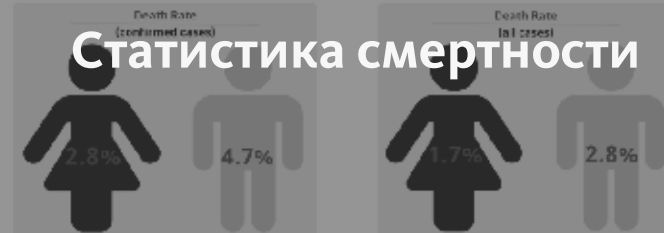

Пандемия

Экономическая
рецессия

A graphic illustrating economic recession. It features a dark background with a white line graph showing a downward trend. The graph has several data points with negative values: -211,06, -32,9, -27,451, and -17,310. In the background, there are stylized, grey, spiky virus particles.

Самоизоляция

A graphic illustrating self-isolation. It shows a two-story house in silhouette. On the upper floor, a person is lying in bed, looking at a smartphone. On the lower floor, a person is standing near a doorway, possibly a delivery person. The house is surrounded by a dark background.

COVID-19:
DEATH RATE BY SEX

Статистика смертности

Распространение COVID 19

A graphic illustrating the spread of COVID-19. It shows two people in full-body protective suits (hazmat suits) walking. One person is carrying a briefcase. In the background, there is a world map with several countries highlighted in black, indicating the spread of the virus. The background is dark with small white dots representing virus particles.

NO
ENTRY

A large, bold, white 'NO ENTRY' sign on a dark background. The sign is partially obscured by a large, detailed, 3D rendering of a red and yellow coronavirus particle in the foreground.